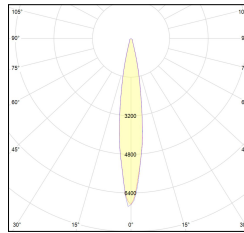

MACROLUX

mico 48V

Projectors - Track 48V

Colour: Black (2) | White (4)
Beam angle (°): 14 | 25 | 35
Light Temperature (°K): 3000 | 2700 | 4000
Watt (W): 9
Luminous flux (lm): 990 | 975 | 1010

Luminous efficiency (lm/w): 111 | 109 | 113
Energetic class: A+
Class: Class III
Volts (Out): 48V
Driver's type: On/Off | DALI

Conforms to European directives

Conforms to the ROHS directive

Insulation class

Type of disposal

Equipment

Operating voltage (Out)

Article code	Article	Colour	Watt (W)	Light Temperature (°K)	Beam angle (°)
139.0048.01.14.2	MICO/48V/DALI/14°-2	Black (2)	9	3000	14
139.0048.01.25.2	MICO/48V/DALI/25°-2	Black (2)	9	3000	25
139.0048.01.35.2	MICO/48V/DALI/35°-2	Black (2)	9	3000	35
139.0048.14.2	MICO/48V/14°-2	Black (2)	9	3000	14
139.0048.14.2700.2	MICO/48V/14°/2700°K-2	Black (2)	9	2700	14
139.0048.14.4000.2	MICO/48V/14°/4000°K-2	Black (2)	9	4000	14
139.0048.25.2	MICO/48V/25°-2	Black (2)	9	3000	25
139.0048.25.2700.2	MICO/48V/25°/2700°K-2	Black (2)	9	2700	25
139.0048.25.4000.2	MICO/48V/25°/4000°K-2	Black (2)	9	4000	25
139.0048.35.2	MICO/48V/35°-2	Black (2)	9	3000	35
139.0048.35.2700.2	MICO/48V/35°/2700°K-2	Black (2)	9	2700	35
139.0048.35.4000.2	MICO/48V/35°/4000°K-2	Black (2)	9	4000	35

Article code	Article	Colour	Watt (W)	Light Temperature (°K)	Beam angle (°)
139.0048.01.14.4	MICO/48V/DALI/14°-4	White (4)	9	3000	14
139.0048.01.25.4	MICO/48V/DALI/25°-4	White (4)	9	3000	25
139.0048.01.35.4	MICO/48V/DALI/35°-4	White (4)	9	3000	35
139.0048.14.2700.4	MICO/48V/14°/2700°K-4	White (4)	9	2700	14
139.0048.14.4	MICO/48V/14°-4	White (4)	9	3000	14
139.0048.14.4000.4	MICO/48V/14°/4000°K-4	White (4)	9	4000	14
139.0048.25.2700.4	MICO/48V/25°/2700°K-4	White (4)	9	2700	25
139.0048.25.4	MICO/48V/25°-4	White (4)	9	3000	25
139.0048.25.4000.4	MICO/48V/25°/4000°K-4	White (4)	9	4000	25
139.0048.35.2700.4	MICO/48V/35°/2700°K-4	White (4)	9	2700	35
139.0048.35.4	MICO/48V/35°-4	White (4)	9	3000	35
139.0048.35.4000.4	MICO/48V/35°/4000°K-4	White (4)	9	4000	35