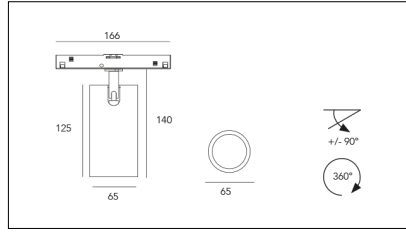

Conforms to European directives

Conforms to the ROHS directive

Insulation class

Type of disposal

Equipment

Operating voltage (Out)

Article code	Article	Colour	Watt (W)	Light Temperature (°K)	Beam angle (°)
139.0048.01.14.2	MICO/48V/DALI/14°-2	Black (2)	9	3000	14
139.0048.01.25.2	MICO/48V/DALI/25°-2	Black (2)	9	3000	25
139.0048.01.35.2	MICO/48V/DALI/35°-2	Black (2)	9	3000	35
139.0048.14.2	MICO/48V/14°-2	Black (2)	9	3000	14
139.0048.14.2700.2	MICO/48V/14°/2700°K-2	Black (2)	9	2700	14
139.0048.14.4000.2	MICO/48V/14°/4000°K-2	Black (2)	9	4000	14
139.0048.25.2	MICO/48V/25°-2	Black (2)	9	3000	25
139.0048.25.2700.2	MICO/48V/25°/2700°K-2	Black (2)	9	2700	25
139.0048.25.4000.2	MICO/48V/25°/4000°K-2	Black (2)	9	4000	25
139.0048.35.2	MICO/48V/35°-2	Black (2)	9	3000	35
139.0048.35.2700.2	MICO/48V/35°/2700°K-2	Black (2)	9	2700	35
139.0048.35.4000.2	MICO/48V/35°/4000°K-2	Black (2)	9	4000	35

Article code	Article	Colour	Watt (W)	Light Temperature (°K)	Beam angle (°)
139.0048.01.14.4	MICO/48V/DALI/14°-4	White (4)	9	3000	14
139.0048.01.25.4	MICO/48V/DALI/25°-4	White (4)	9	3000	25
139.0048.01.35.4	MICO/48V/DALI/35°-4	White (4)	9	3000	35
139.0048.14.2700.4	MICO/48V/14°/2700°K-4	White (4)	9	2700	14
139.0048.14.4	MICO/48V/14°-4	White (4)	9	3000	14
139.0048.14.4000.4	MICO/48V/14°/4000°K-4	White (4)	9	4000	14
139.0048.25.2700.4	MICO/48V/25°/2700°K-4	White (4)	9	2700	25
139.0048.25.4	MICO/48V/25°-4	White (4)	9	3000	25
139.0048.25.4000.4	MICO/48V/25°/4000°K-4	White (4)	9	4000	25
139.0048.35.2700.4	MICO/48V/35°/2700°K-4	White (4)	9	2700	35
139.0048.35.4	MICO/48V/35°-4	White (4)	9	3000	35
139.0048.35.4000.4	MICO/48V/35°/4000°K-4	White (4)	9	4000	35