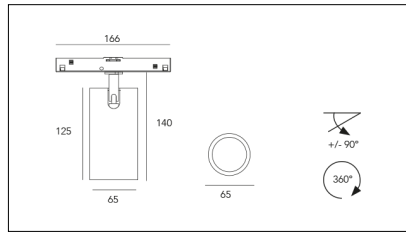

Conforms to European directives

Conforms to the ROHS directive

Insulation class

Type of disposal

Equipment

Operating voltage (Out)

Article code	Article	Colour	Watt (W)	Light Temperature (°K)	Beam angle (°)
139.0048.01.14.2	MICO/48V/DALI/14°-2	Black (2)	9	3000	14
139.0048.01.25.2	MICO/48V/DALI/25°-2	Black (2)	9	3000	25
139.0048.01.35.2	MICO/48V/DALI/35°-2	Black (2)	9	3000	35
139.0048.14.2	MICO/48V/14°-2	Black (2)	9	3000	14
139.0048.14.2700.2	MICO/48V/14°/2700°K-2	Black (2)	9	2700	14
139.0048.14.4000.2	MICO/48V/14°/4000°K-2	Black (2)	9	4000	14
139.0048.25.2	MICO/48V/25°-2	Black (2)	9	3000	25
139.0048.25.2700.2	MICO/48V/25°/2700°K-2	Black (2)	9	2700	25
139.0048.25.4000.2	MICO/48V/25°/4000°K-2	Black (2)	9	4000	25
139.0048.35.2	MICO/48V/35°-2	Black (2)	9	3000	35
139.0048.35.2700.2	MICO/48V/35°/2700°K-2	Black (2)	9	2700	35
139.0048.35.4000.2	MICO/48V/35°/4000°K-2	Black (2)	9	4000	35

Article code	Article	Colour	Watt (W)	Light Temperature (°K)	Beam angle (°)
139.0048.01.14.4	MICO/48V/DALI/14°-4	White (4)	9	3000	14
139.0048.01.25.4	MICO/48V/DALI/25°-4	White (4)	9	3000	25
139.0048.01.35.4	MICO/48V/DALI/35°-4	White (4)	9	3000	35
139.0048.14.2700.4	MICO/48V/14°/2700°K-4	White (4)	9	2700	14
139.0048.14.4	MICO/48V/14°-4	White (4)	9	3000	14
139.0048.14.4000.4	MICO/48V/14°/4000°K-4	White (4)	9	4000	14
139.0048.25.2700.4	MICO/48V/25°/2700°K-4	White (4)	9	2700	25
139.0048.25.4	MICO/48V/25°-4	White (4)	9	3000	25
139.0048.25.4000.4	MICO/48V/25°/4000°K-4	White (4)	9	4000	25
139.0048.35.2700.4	MICO/48V/35°/2700°K-4	White (4)	9	2700	35
139.0048.35.4	MICO/48V/35°-4	White (4)	9	3000	35
139.0048.35.4000.4	MICO/48V/35°/4000°K-4	White (4)	9	4000	35