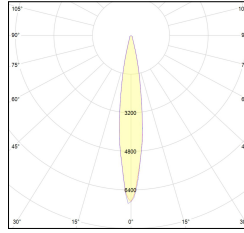

MACROLUX

mico 48V

Projectors - Track 48V

Colour: Black (2) | White (4)
Beam angle (°): 14 | 25 | 35
Light Temperature (°K): 3000 | 2700 | 4000
Watt (W): 9
Luminous flux (lm): 990 | 975 | 1010

Luminous efficiency (lm/w): 111 | 109 | 113
Energetic class: A+
Class: Class III
Volts (Out): 48V
Driver's type: On/Off | DALI

Conforms to European directives

Conforms to the ROHS directive

Insulation class

Type of disposal

Equipment

Operating voltage (Out)

Article code	Article	Colour	Watt (W)	Light Temperature (°K)	Beam angle (°)
139.0048.01.14.2	MICO/48V/DALI/14°-2	Black (2)	9	3000	14
139.0048.01.25.2	MICO/48V/DALI/25°-2	Black (2)	9	3000	25
139.0048.01.35.2	MICO/48V/DALI/35°-2	Black (2)	9	3000	35
139.0048.14.2	MICO/48V/14°-2	Black (2)	9	3000	14
139.0048.14.2700.2	MICO/48V/14°/2700°K-2	Black (2)	9	2700	14
139.0048.14.4000.2	MICO/48V/14°/4000°K-2	Black (2)	9	4000	14
139.0048.25.2	MICO/48V/25°-2	Black (2)	9	3000	25
139.0048.25.2700.2	MICO/48V/25°/2700°K-2	Black (2)	9	2700	25
139.0048.25.4000.2	MICO/48V/25°/4000°K-2	Black (2)	9	4000	25
139.0048.35.2	MICO/48V/35°-2	Black (2)	9	3000	35
139.0048.35.2700.2	MICO/48V/35°/2700°K-2	Black (2)	9	2700	35
139.0048.35.4000.2	MICO/48V/35°/4000°K-2	Black (2)	9	4000	35

Article code	Article	Colour	Watt (W)	Light Temperature (°K)	Beam angle (°)
139.0048.01.14.4	MICO/48V/DALI/14°-4	White (4)	9	3000	14
139.0048.01.25.4	MICO/48V/DALI/25°-4	White (4)	9	3000	25
139.0048.01.35.4	MICO/48V/DALI/35°-4	White (4)	9	3000	35
139.0048.14.2700.4	MICO/48V/14°/2700°K-4	White (4)	9	2700	14
139.0048.14.4	MICO/48V/14°-4	White (4)	9	3000	14
139.0048.14.4000.4	MICO/48V/14°/4000°K-4	White (4)	9	4000	14
139.0048.25.2700.4	MICO/48V/25°/2700°K-4	White (4)	9	2700	25
139.0048.25.4	MICO/48V/25°-4	White (4)	9	3000	25
139.0048.25.4000.4	MICO/48V/25°/4000°K-4	White (4)	9	4000	25
139.0048.35.2700.4	MICO/48V/35°/2700°K-4	White (4)	9	2700	35
139.0048.35.4	MICO/48V/35°-4	White (4)	9	3000	35
139.0048.35.4000.4	MICO/48V/35°/4000°K-4	White (4)	9	4000	35